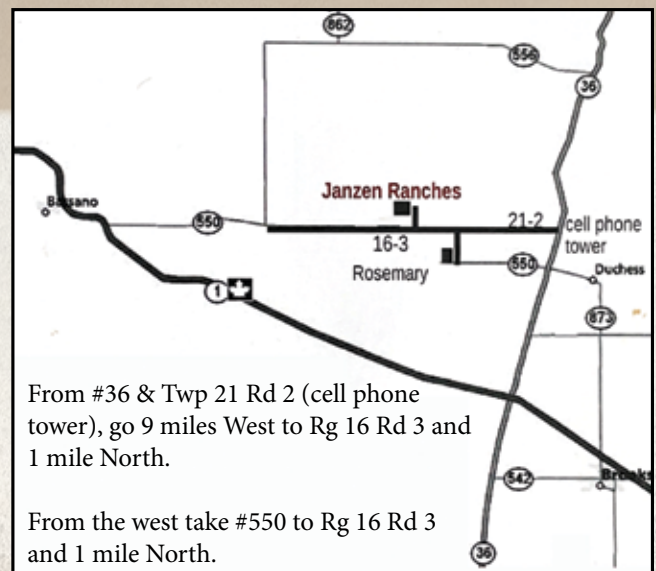

THURSDAY,
MARCH **21** 2024

JANZEN RANCH SALE LOCATION
2:00pm - Rosemary, AB