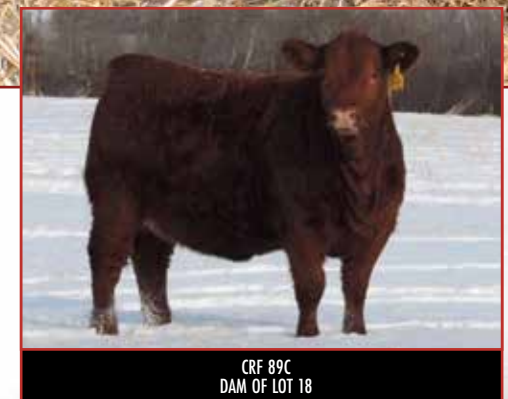

CE	BW	WW	YW	MILK	MCE	MWWT	BW	ADJ WW
3.1	7.6	108.1	159.7	13.4	0.4	67.5	103	816

CRF 89C
DAM OF LOT 18

Sire SVS CAPTAIN MORGAN 11Z
BGS/BM CAPTAIN SCREAM 63D
RF SCREAM 215Z

Dam CMS/BMD PAPARAZZI 205Z
CROSSROAD CARYN 89C
CROSSROAD TARYN 690T

HARVIE JDF WALLBANGER 111X
SUNNYVALLEY BLK JENNA 88U
MR HOC BROKER
RF SCREAM 39X
VIRGINIA RED TEXAS
CMS LADY GAGA 21X
SFM RED DYNAMITE 3P
CROSSROAD KAREN 70K

- Long bodied bull that is deep in the middle and wide on top
- Weaning off at 1005lbs
- Full sister is the top replacement heifer out of 220 head
- Sired by the great Captain Scream bull
- Dam is our powerful Crossroad Caryn 89C donor cow. She's the biggest volumed cow we've ever owned.