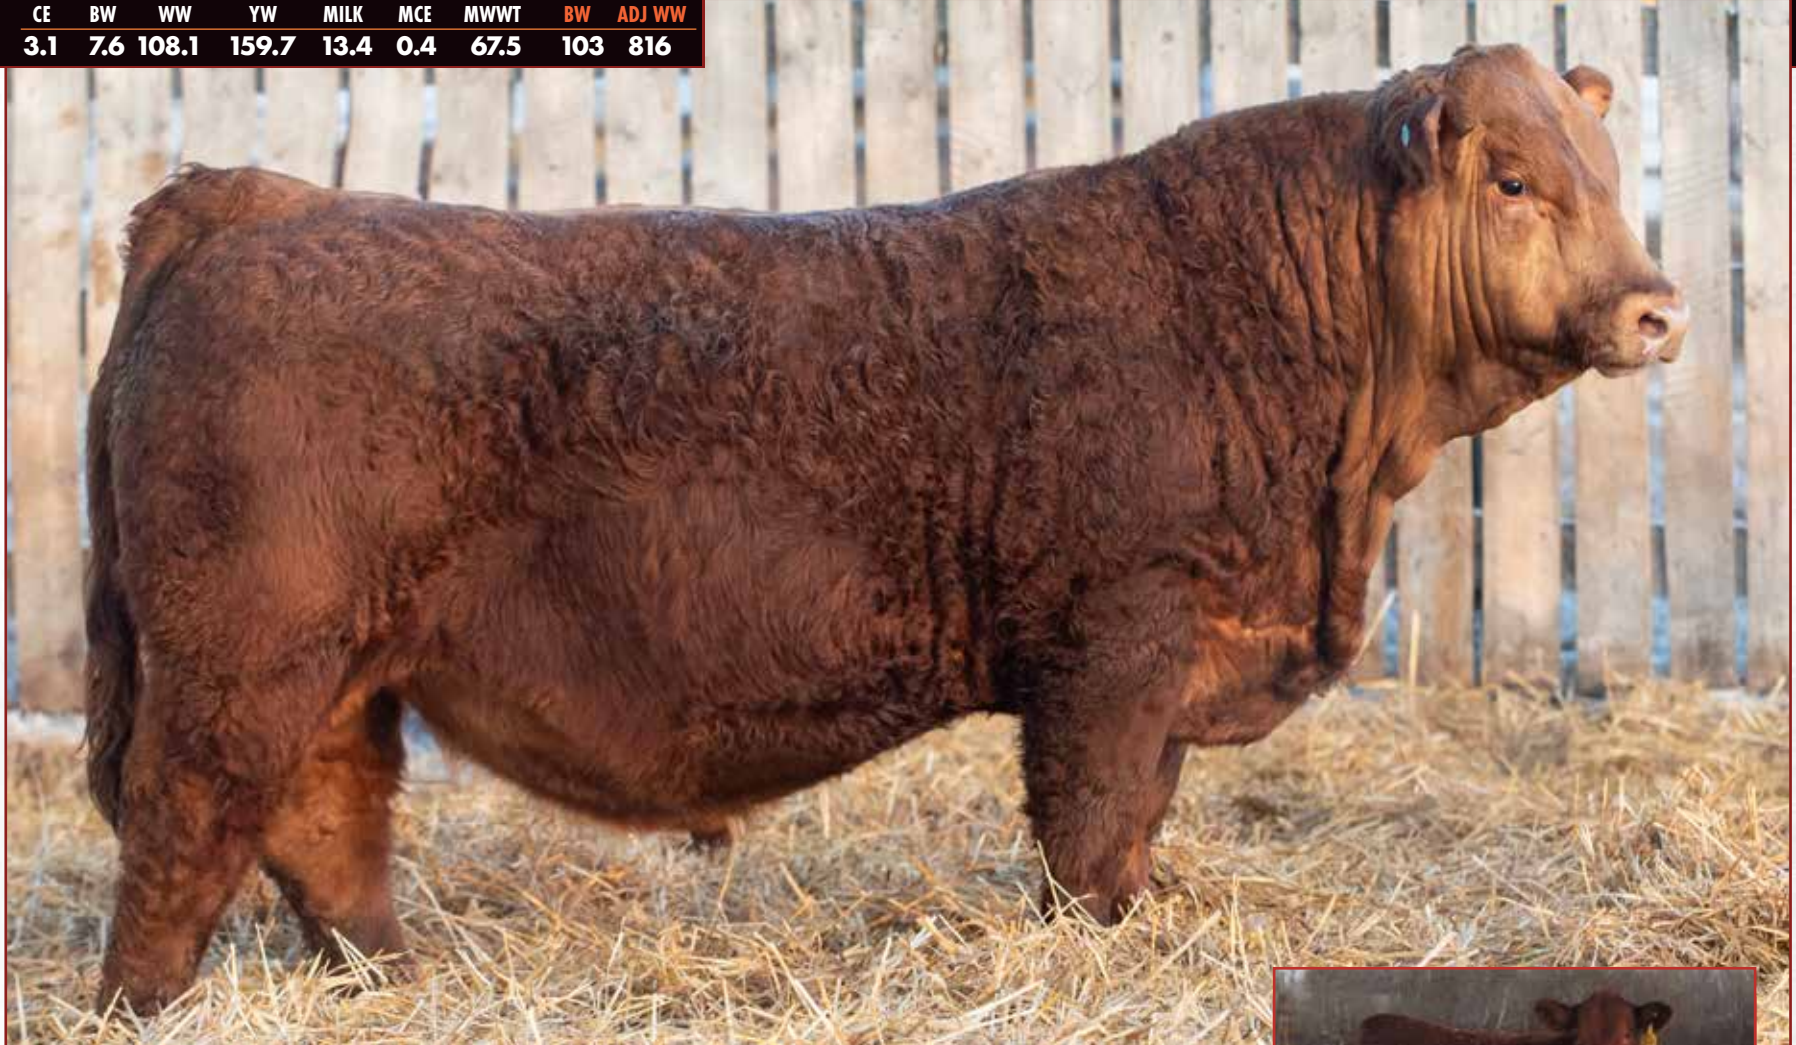

CE	BW	WW	YW	MILK	MCE	MWWT	BW	ADJ WW
3.1	7.6	108.1	159.7	13.4	0.4	67.5	103	816

CRF 89C
DAM OF LOT 18

Sire SVS CAPTAIN MORGAN 11Z
BGS/BM CAPTAIN SCREAM 63D
RF SCREAM 215Z

Dam CMS/BMD PAPARAZZI 205Z
CROSSROAD CARYN 89C
CROSSROAD TARYN 690T

HARVIE JDF WALLBANGER 111X
SUNNYVALLEY BLK JENNA 88U
MR HOC BROKER
RF SCREAM 39X
VIRGINIA RED TEXAS
CMS LADY GAGA 21X
SFM RED DYNAMITE 3P
CROSSROAD KAREN 70K

- Long bodied bull that is deep in the middle and wide on top
- Weaning off at 1005lbs
- Full sister is the top replacement heifer out of 220 head
- Sired by the great Captain Scream bull
- Dam is our powerful Crossroad Caryn 89C donor cow. She's the biggest volumed cow we've ever owned.