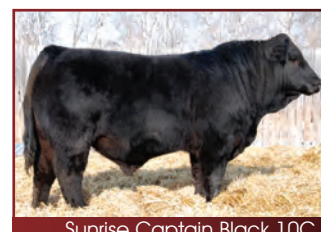

Sunrise Captain Black 10C