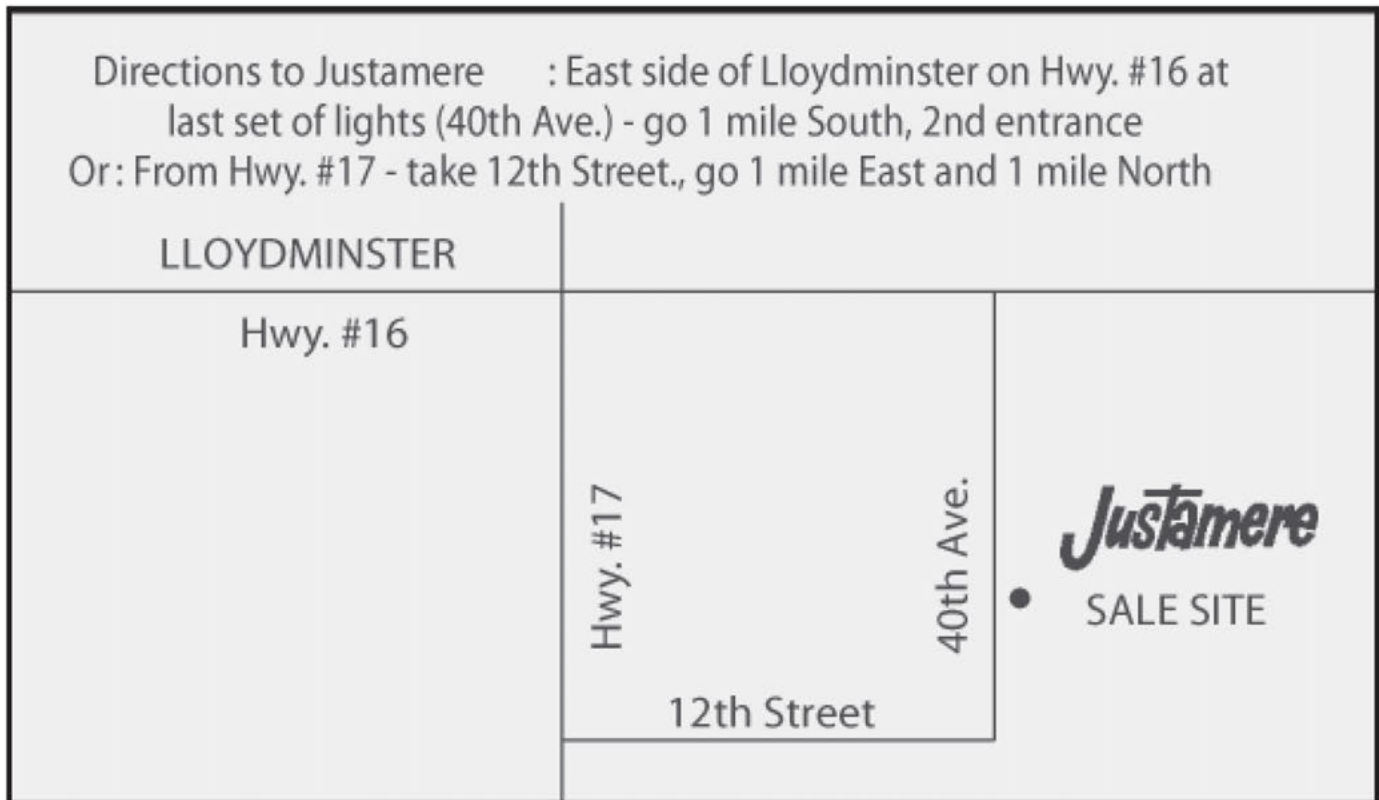

Holding and Shipments: Approximately one week is required for export transfers and other documents to be processed. Export animals will be held at no charge and under excellent care. Joint export shipping arrangements to attain minimum shipping cost will gladly be made by the sale management if instructions to that effect are provided to clerk of the sale when settlement is made.

Mail Bids: May be entrusted in complete confidence to any of the Sale Staff listed or to Justamere Farms Ltd.

Insurance: Ownership risk to purchaser commences when the Auctioneer's hammer falls. Livestock coverage will be available at the clerk's desk from the appointed representatives on sale day, also from the sale management at any time.

Terms Of Sale: Are cash or cheque at par, payable to Clerks of the Sale on Sale Day. U.S. Funds will be accepted at the current rate of exchange. No release will be given until satisfactory settlement has been made. We reserve the right to withhold animals from export shipment for whom payments have not been received prior to departure times.

Every Animal sells to the highest bidder and in cases of disputes, the auctioneer's decision will be final.

All Persons who attend the Sale do so at their own risk, and the Owners, Consignors, Sale Management and Sale Staff assume no liability, legal or otherwise, for property loss or for any accidents that may occur.