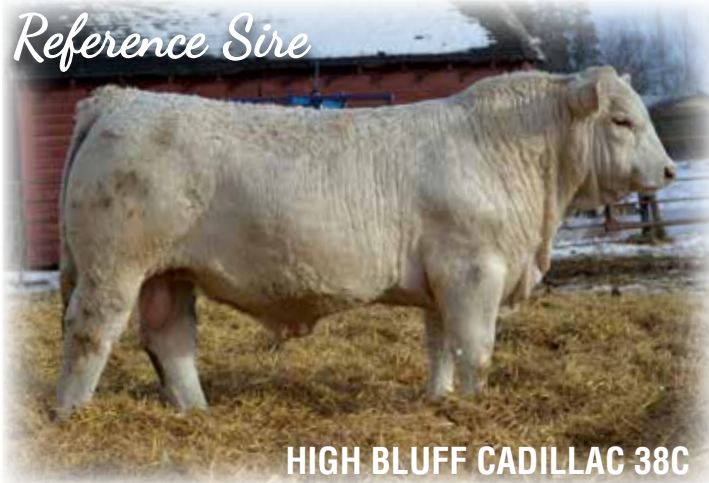

Reference Sire