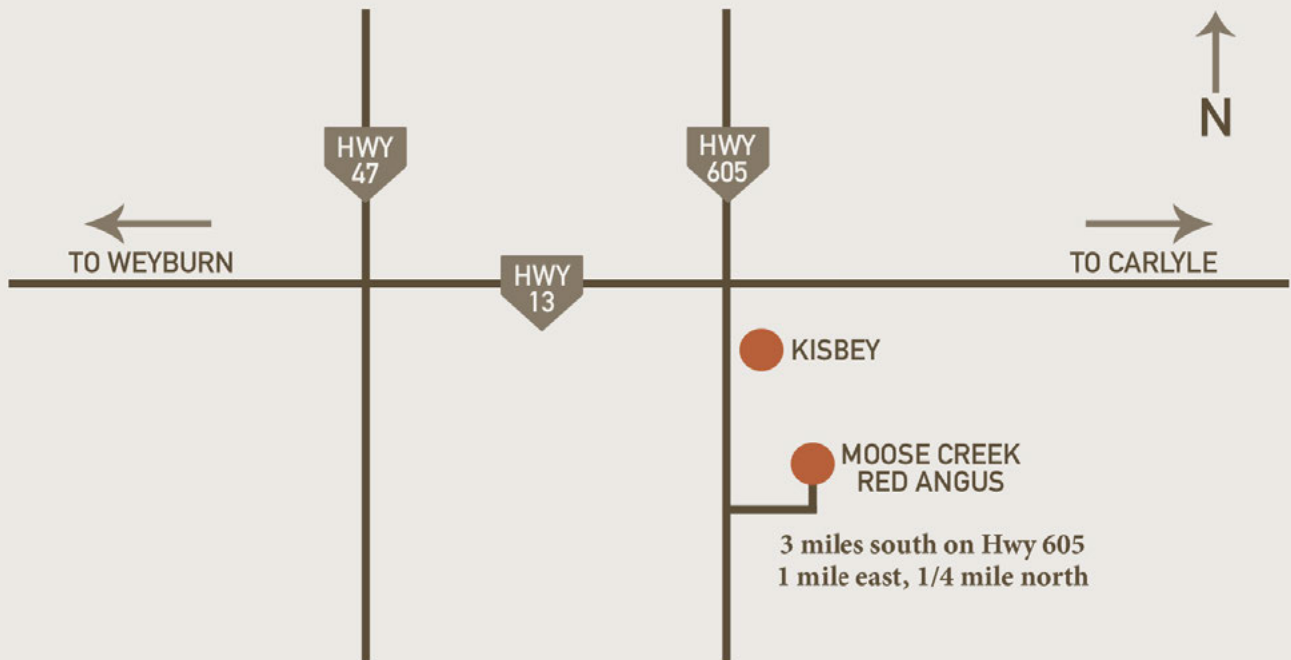

SHE CARRIES OVER
6 DECADES
OF MOOSE CREEK BREEDING

DOING SO PRIOR TO THE USE OF LEPTIN, 50K, MATING PREDICTORS OR HIGH SPEED INTERNET.
Maybe I need to go back to that...

Moose Creek
— R E D A N G U S —

Directions to Moose Creek Red Angus