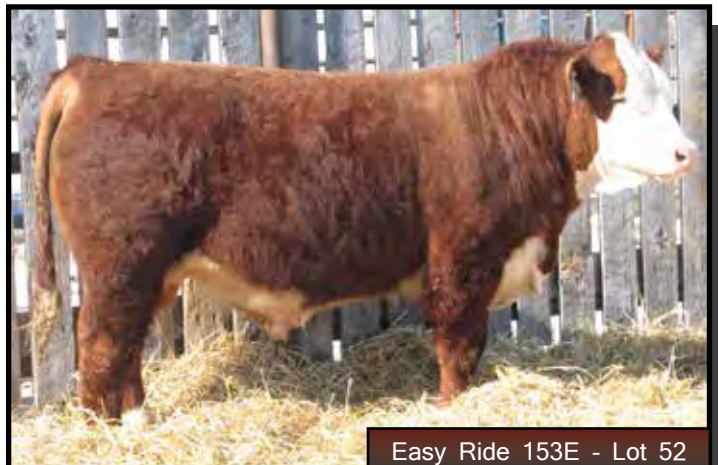

GLENLEES 27B *Easy Ride 153E*

PC03041858 AHL 153E APR. 1, 2017 POLLED

WLB EASY STREET 90X 100Z DLF IEF HYF
WLB WINCHESTER EASY RIDE 27B DLF IEF HYF
WLB 503W ALICE ET 8401Y DLF IEF HYF

BW: 90 LBS

BOYD MASTERPIECE 0220
GLENLEES 0220 LADY 32B
MYALTA 16M LADY 89R

BW: 6.0 WW: 58.5 YW: 90.7 MILK: 22.3 TM: 51.6

Awesome up-and-coming mother on this guy. Nice muscle pattern, length of body and extra pigmentation here.

Easy Ride 153E - Lot 52