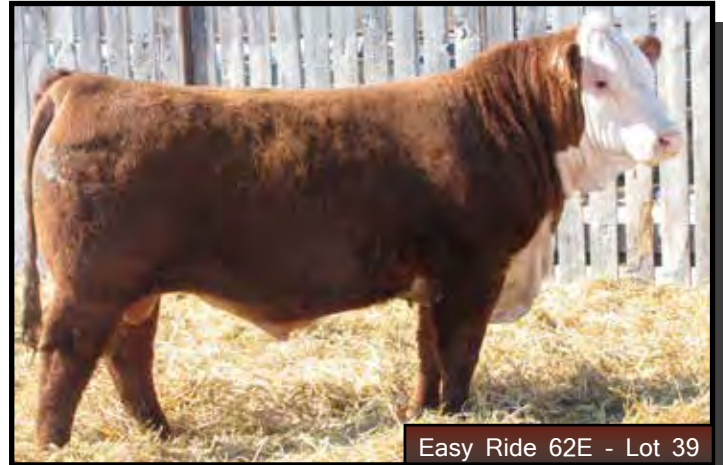

39

GLENLEES 27B *Easy Ride* **62E**

PC03035835 AHL 62E FEB. 20, 2017 POLLED

WLB EASY STREET 90X 100Z DLF IEF HYF
WLB WINCHESTER EASY RIDE 27B DLF IEF HYF
WLB 503W ALICE ET 8401Y DLF IEF HYF

BW: 90 LBS

TH 200J 63N TUNDRA 110X DLF IEF HYF
GLENLEES 110X PEARL 5B
GLENLEES 28M PEARL 62Y

BW: 4.8 WW: 55.1 YW: 84.2 MILK: 21.6 TM: 49.2

A bull that is just hard to fault. Great muscle pattern, length of body and power. Backed by our Pearl cow family also.

Easy Ride 62E - Lot 39

40

BNC GLENLEES 80B *Stout* **63E**

PC03036009 BN 63E FEB. 20, 2017 POLLED

TH 512X 719T PLAYMAKER 14Z
TH 809T 14Z PLAYMAKER 80B
TH 217E 57G MAGGIE 809T ET

BW: 92 LBS

HARVIE TRIUMPH 40T DLF IEF HYF
DORBAY MISS MAE 421Z DLF IEF HYF
CIRCLE-D 137K MAE 35R

BW: 4.2 WW: 56.4 YW: 88.6 MILK: 21.9 TM: 50.1

Well balanced, strong topped, large testicles, long bodied and big butted! A real good herd bull in the making.