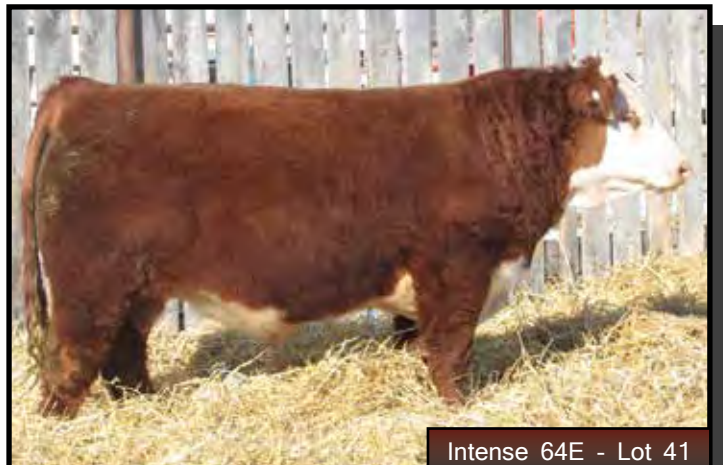

GLENLEES 80B *Intense* **64E**

PC03036010 AHL 64E FEB. 20, 2017 POLLED

TH 512X 719T PLAYMAKER 14Z
TH 809T 14Z PLAYMAKER 80B
TH 217E 57G MAGGIE 809T ET

BW: 90 LBS

HAROLDSONS WLC JACK ET 57Y DLF IEF HYF
GLENLEES 57Y LIBBY 14B
WTK ANL 705G LIBBY 114P

BW: 4.7 WW: 52.8 YW: 88.7 MILK: 22.7 TM: 49.1

A moderate made 80B son. Excellent muscle pattern and huge topped. Backed by our strong Libby cow family.

Intense 64E - Lot 41