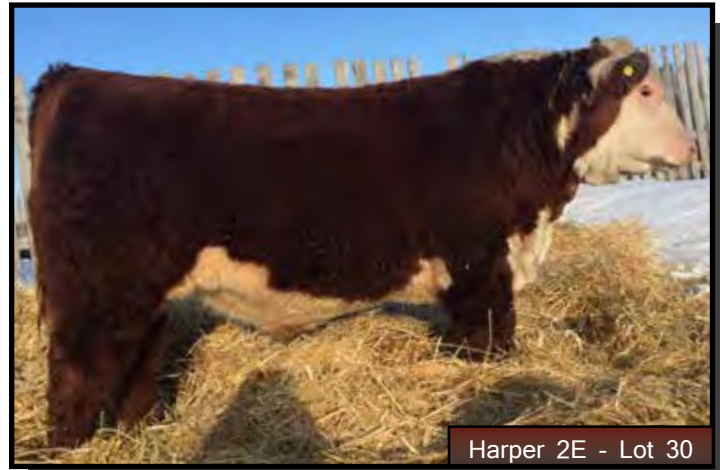

Harper 2E - Lot 30

31

BLAIR-ATHOL 97B *Trojan* 20E

PC03034927 DVL 20E FEB. 17, 2017 POLLED

NJW 67U 28M BIG MAX 22Z DLF IEF HYF
NJW 73S 22Z MIGHTY MAX 97B ET DLF IEF HYF
NJW P606 72N DAYDREAM 73S DLF IEF HYF

BW: 73 LBS
ADJ WW: 595 LBS

BLAIR-ATHOL 6 SOLID 131T
BLAIR-ATHOL 131 JANET 99Z
RU 65F LASALLE 37L

BW: 0.2 WW: 46.8 YW: 70.2 MILK: 26.5 TM: 49.9

Love this Max son, yellow and fancy. He is very sound in his makeup, length and muscle. He will make you take another look. Note his birth weight. Heifer Approved.

UNASSISTED

Pigment: Left Eye: 0% Right Eye: 0%