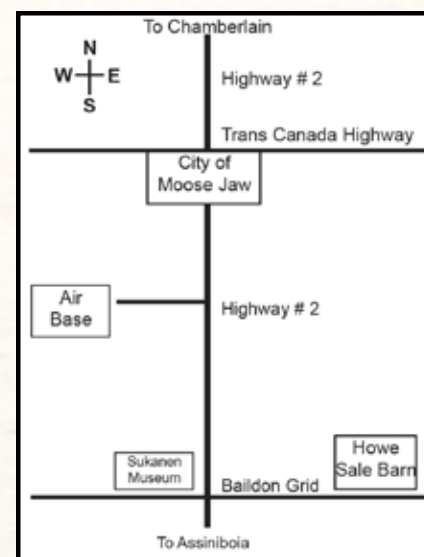

INSURANCE

An insurance representative will be available sale day.

ROSSO CHAROLAIS

Darwin
Farm: (306) 693-2384
Cell: (306) 690-8916

Kevin
Farm: (306) 693-8619