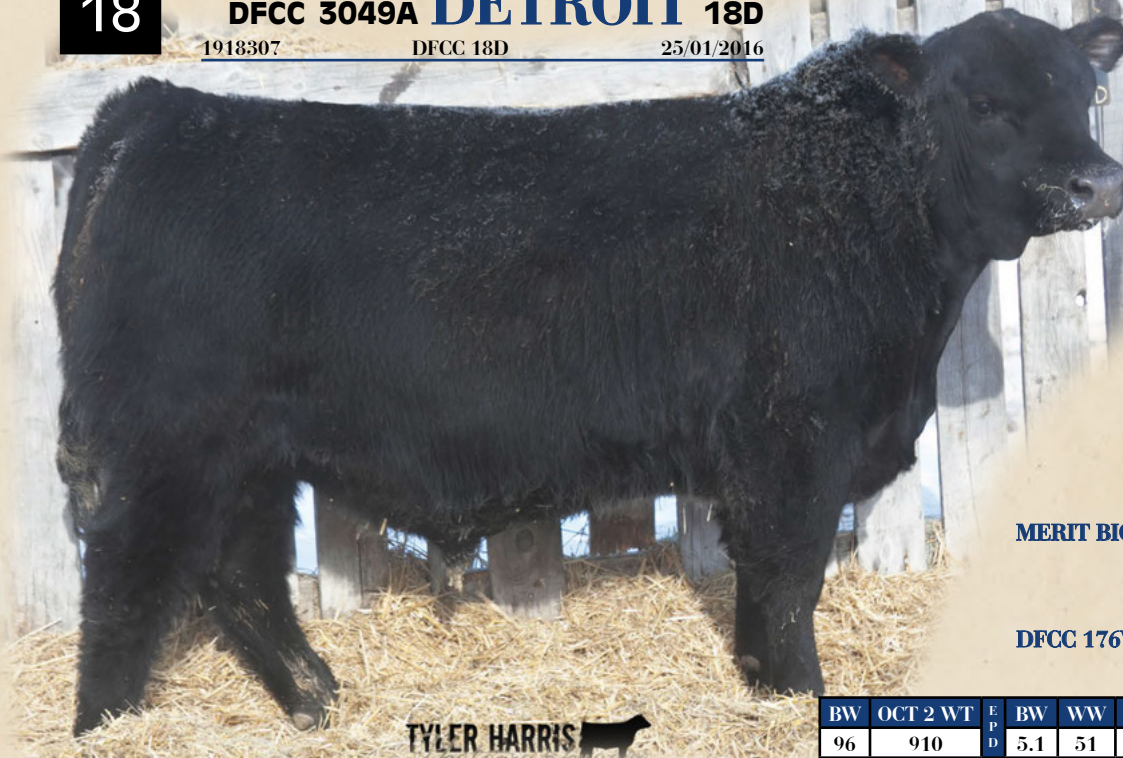

18

DFCC 3049A DETROIT 18D

1918307

DFCC 18D

25/01/2016

TYLER HARRIS

BAR-E-L IRON WILL 32Y
MERIT BIG DAWG 3049A
MERIT PRIDE 8651

HF HEMI 176W
DFCC 176W ADDIE 5A
LODGE QUEEN MOTHER 29U

BW	OCT 2 WT	E P D	BW	WW	YW	Milk	TM	CE	MCE
96	910		5.1	51	85	20	46	-4.0	2.0

18D is one of those bulls that catches your eye every time you go in the pen. DETROIT has everything it takes to make a HERD BULL..... you will want to show him off to all your neighbors.

20

DFCC 12 DEMARCUS 20D

1918312

DFCC 20D

26/01/2016