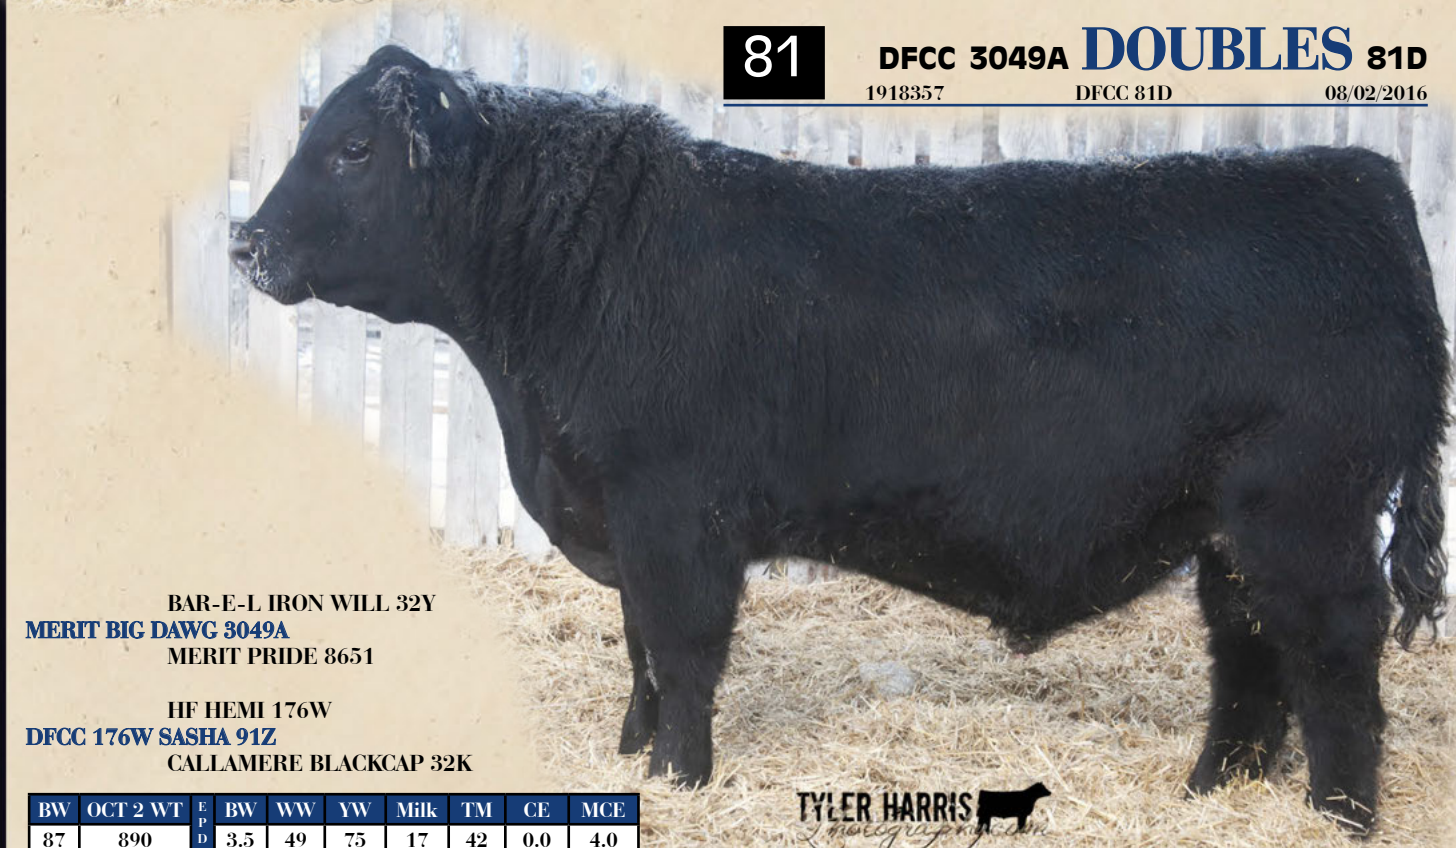

DFCC 18T DATELINE 5W

BW	OCT 2 WT	E P D	BW	WW	YW	Milk	TM	CE	MCE
74	790		0.6	38	66	19	38	8.0	9.0

Loads of hair and length on this bull. A good low birth weight PIONEER son.

82

DFCC 34Z DALEY 82D

1918358 DFCC 82D 08/02/2016

S A V PIONEER 7301

NRA PIONEER 34Z

LODGE LOLA 4M

NORSEMAN DATELINE 18'07

DFCC 18T DATELINE 35W

EGGEN FREEDOM 174P MS 5T

BW	OCT 2 WT	E P D	BW	WW	YW	Milk	TM	CE	MCE
82	800		2.3	39	68	20	40	4.0	7.0

If you are looking for length and smoothness. 82D is the bull for you.