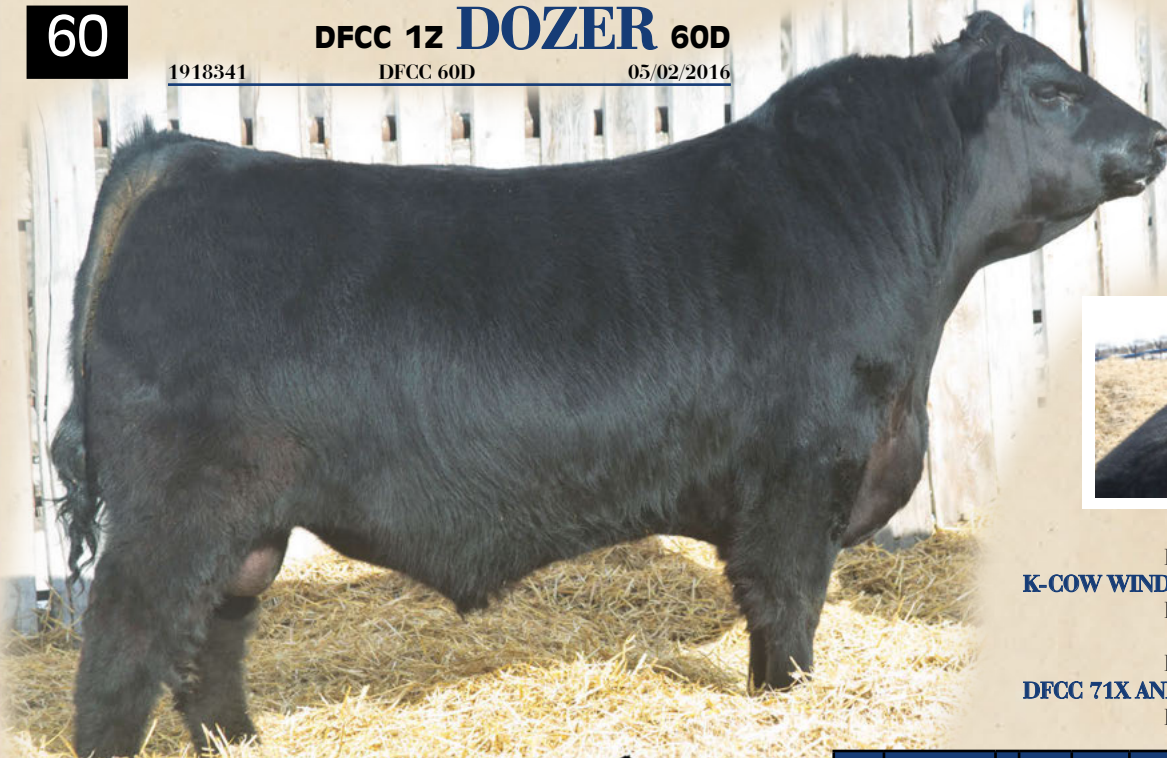

DFCC 1Z **DOZER** 60D

1918341

DFCC 60D

05/02/2016

K-COW WINDMILL 67W
K-COW WINDMILL 1Z
DXB 1299J RUBY 1P
DURALTA 4T TURBO 71X
DFCC 71X ANN 71A
DFCC 32T FOREVER 9W

TYLER HARRIS

BW	OCT 2 WT	E P D	BW	WW	YW	Milk	TM	CE	MCE
90	970		4.4	50	86	23	48	-1.0	3.0