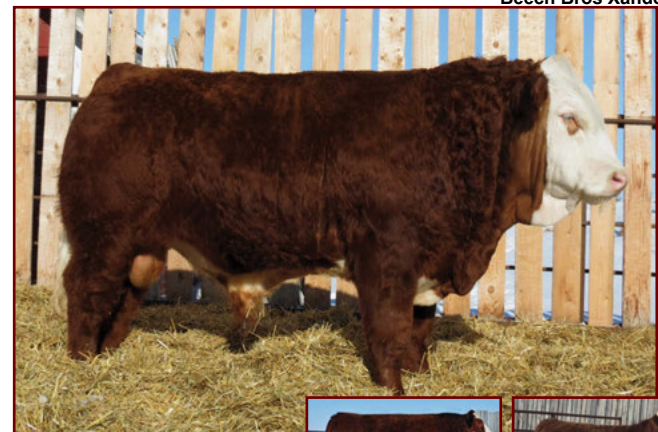

Frequency 28D