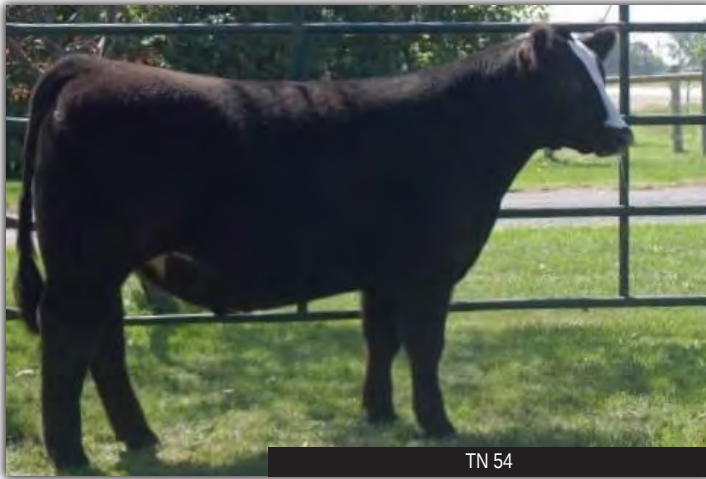

TN 54

J54
STEER

TN 54

7/03/2018

SIRE: FU MAN CHU

DAM: CARNEY MAN

Weight: 635 lbs.

He is a black baldie. This one will hit the ring and catch eyes, got the look and great bodied. Family siblings have had many time champions.